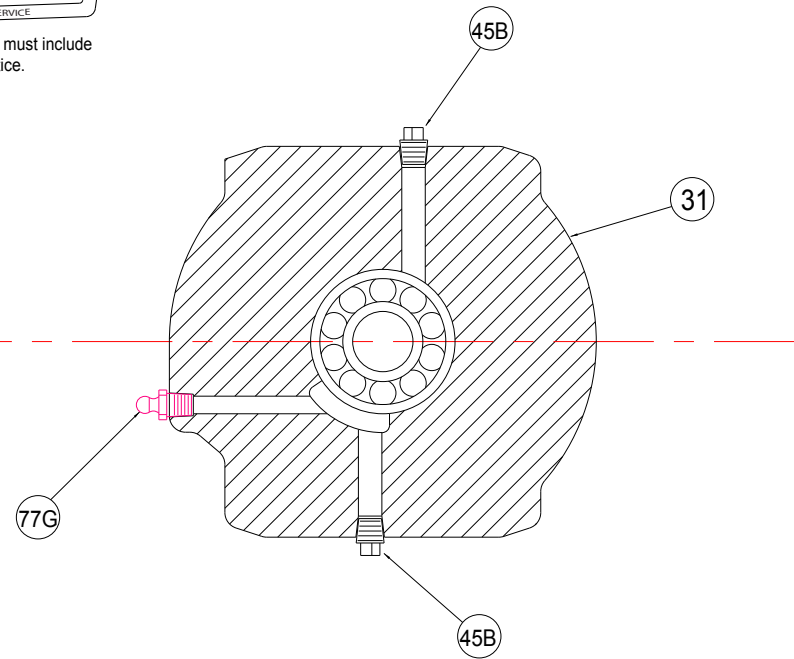

THELCO CUTAWAY DRAWING OF WORTHINGTON® PUMP MODEL WD
LUBRICATION OPTIONS.

© Any reproduction must include this copyright notice.

Oil Lubricated

Grease Lubricated

REFERENCE NUMBERS

31 Bearing Housing
45B Pipe Plug

45 Vent Cap
77G Grease Fitting

77A Constant Level Oiler

WORTHINGTON® is a registered trademark of Ingersoll-Dresser Pump Company.
Thelco is not affiliated with WORTHINGTON® or Ingersoll-Dresser Pump Company