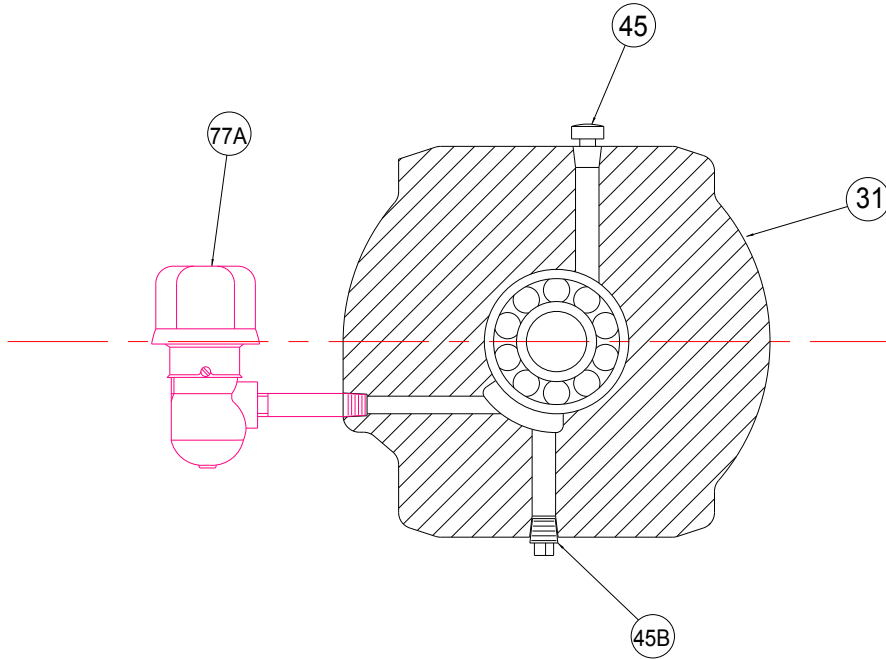

THELCO CUTAWAY DRAWING OF WORTHINGTON® PUMP MODEL WD
LUBRICATION OPTIONS.

© Any reproduction must include this copyright notice.

Oil Lubricated

Grease Lubricated

REFERENCE NUMBERS

31 Bearing Housing
45B Pipe Plug

45 Vent Cap
77G Grease Fitting

77A Constant Level Oiler

WORTHINGTON® is a registered trademark of Ingersoll-Dresser Pump Company.
Thelco is not affiliated with WORTHINGTON® or Ingersoll-Dresser Pump Company