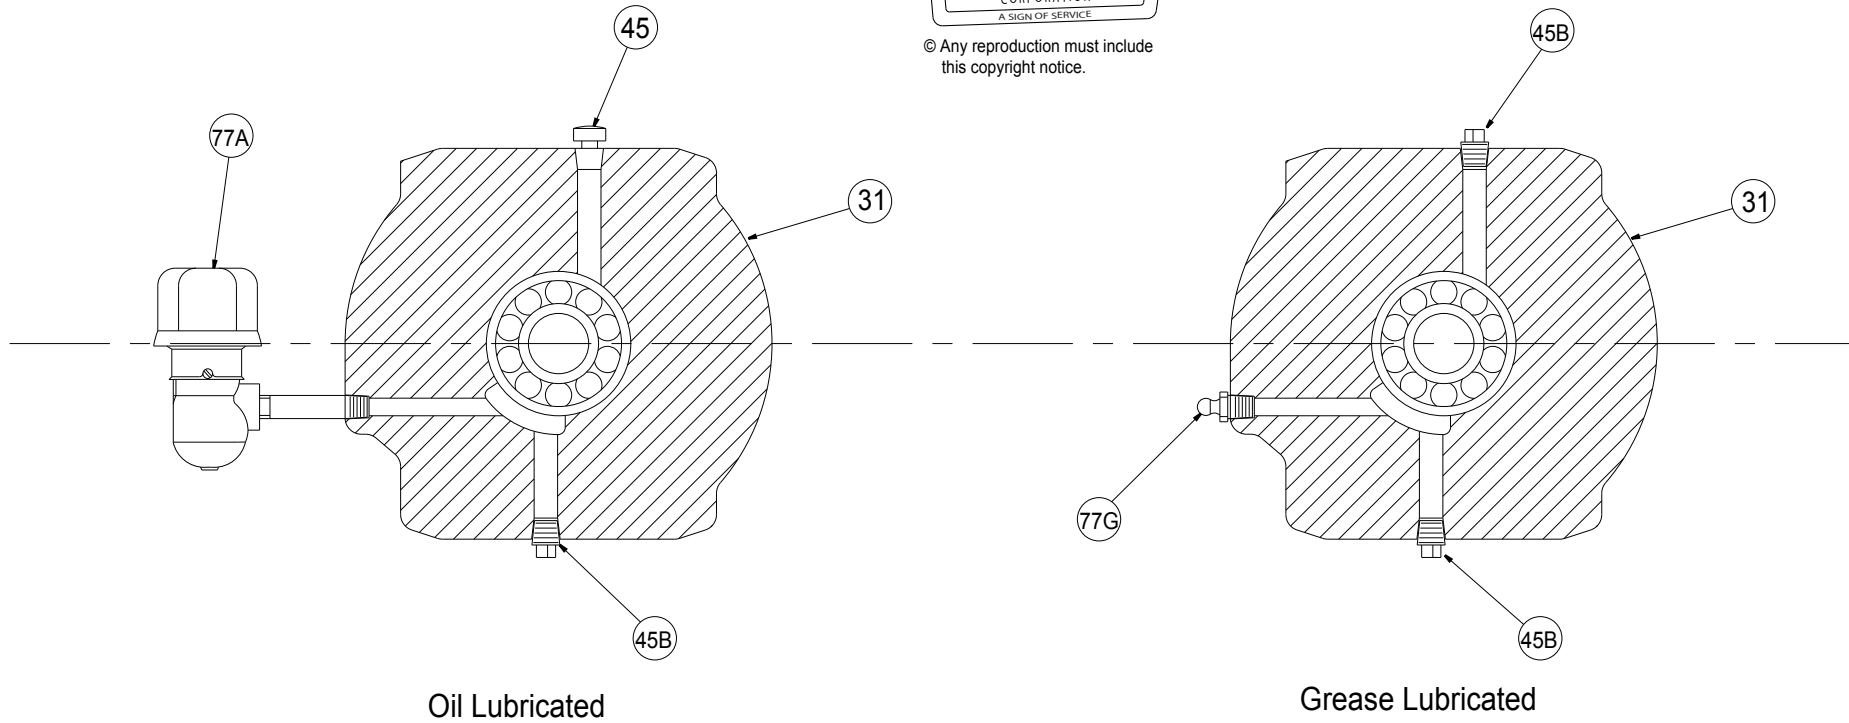

THELCO CUTAWAY DRAWING OF WORTHINGTON® PUMP MODEL WD  
LUBRICATION OPTIONS.

Thelco Corporation Englewood, CO. USA

www.thelco.com

© Any reproduction must include this copyright notice.

REFERENCE NUMBERS

31 Bearing Housing  
45B Pipe Plug

45 Vent Cap  
77G Grease Fitting

77A Constant Level Oiler

WORTHINGTON® is a registered trademark of Ingersoll-Dresser Pump Company.  
Thelco is not affiliated with WORTHINGTON® or Ingersoll-Dresser Pump Company