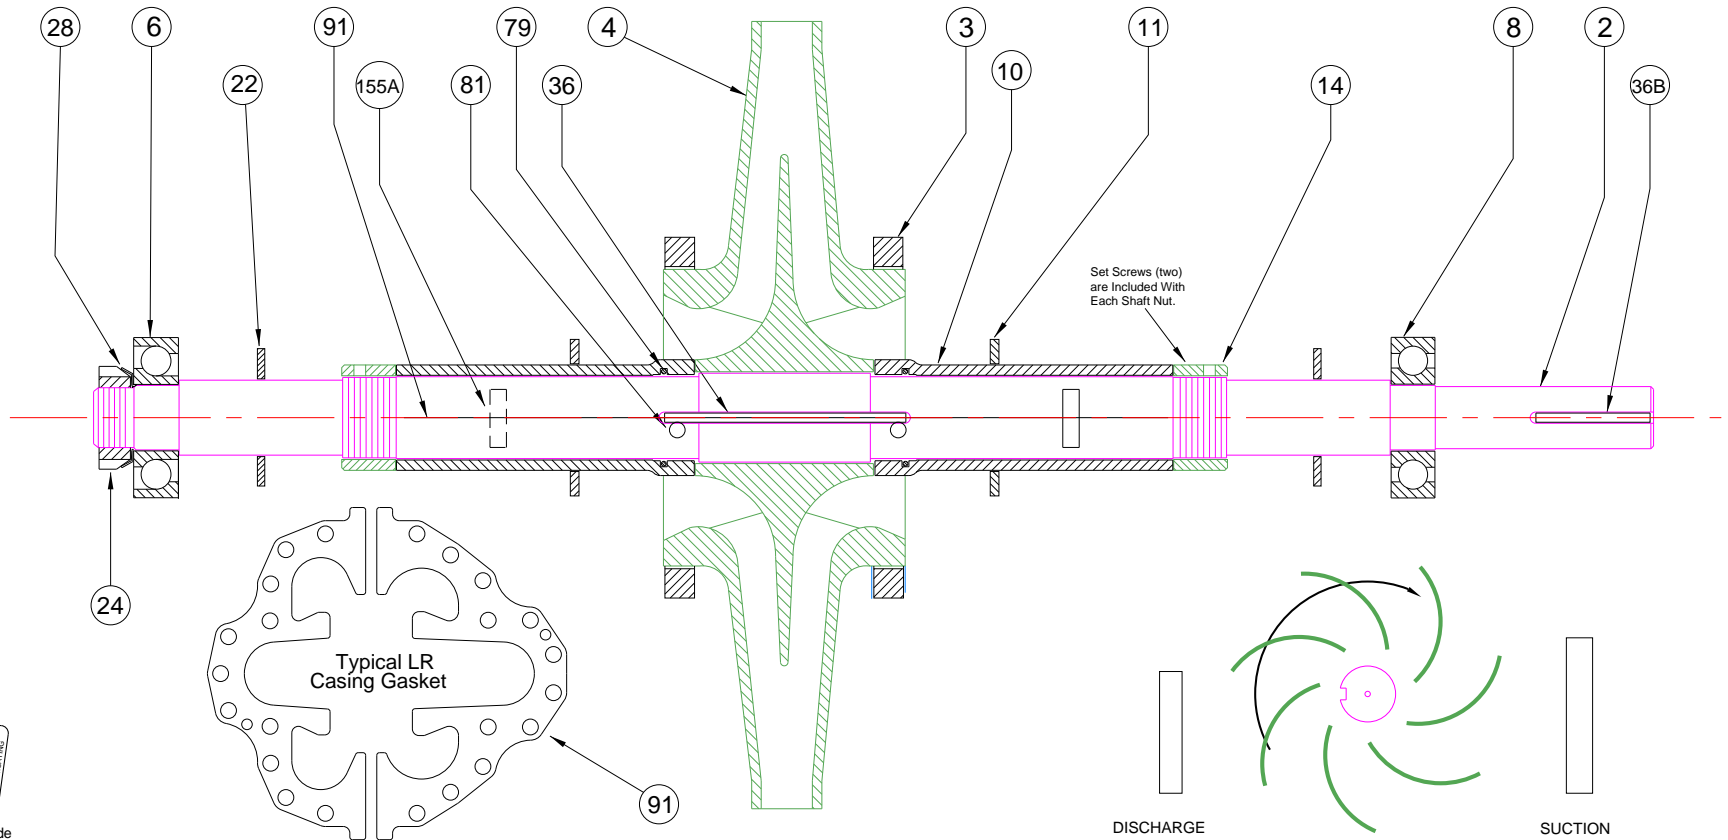

THELCO CUTAWAY DRAWING OF WORTHINGTON®  
SPLIT CASE PUMP ROTATING ASSEMBLY MODEL LR

Thelco Corporation Englewood, CO. USA  
[www.thelco.com](http://www.thelco.com)

PUMP SIZES;

- 3LR-9
- 3LR-12
- 4LR-10
- 4LR-11
- 4LR-12
- 4LR-14
- 5LR-10
- 5LR-13
- 5LR-15
- 6LR-10
- 6LR-13
- 6LR-16
- 6LR-18
- 8LR-12
- 8LR-13
- 8LR-14
- 8LR-20
- 10LR-14
- 10LR-15
- 10LR-16
- 10LR-17
- 10LR-18

© Any reproduction must include this copyright notice.

REFERENCE NUMBERS

An Optional Impeller/Casing  
Double Ring Repair Set Available.

WORTHINGTON® is a registered trademark of Ingersoll-Dresser Pump Company.  
Thelco is not affiliated with WORTHINGTON® or Ingersoll-Dresser Pump Company

2	Shaft	10	Shaft Sleeve (2)	28	Bearing Lock Nut Washer	81	Set Screw, Casing Ring (2)
3	Casing Ring (2)	11	Stuffing Box Bushing (2) *	36	Impeller Key	91	Casing Gasket
4	Impeller	14	Shaft Nut (2)	36B	Coupling Key	155A	Roll Pin (2)
6	Thrust Bearing	22	Deflector (2)	79	O-Ring, Shaft Sleeve (2)		
8	Line Bearing	24	Bearing Lock Nut				