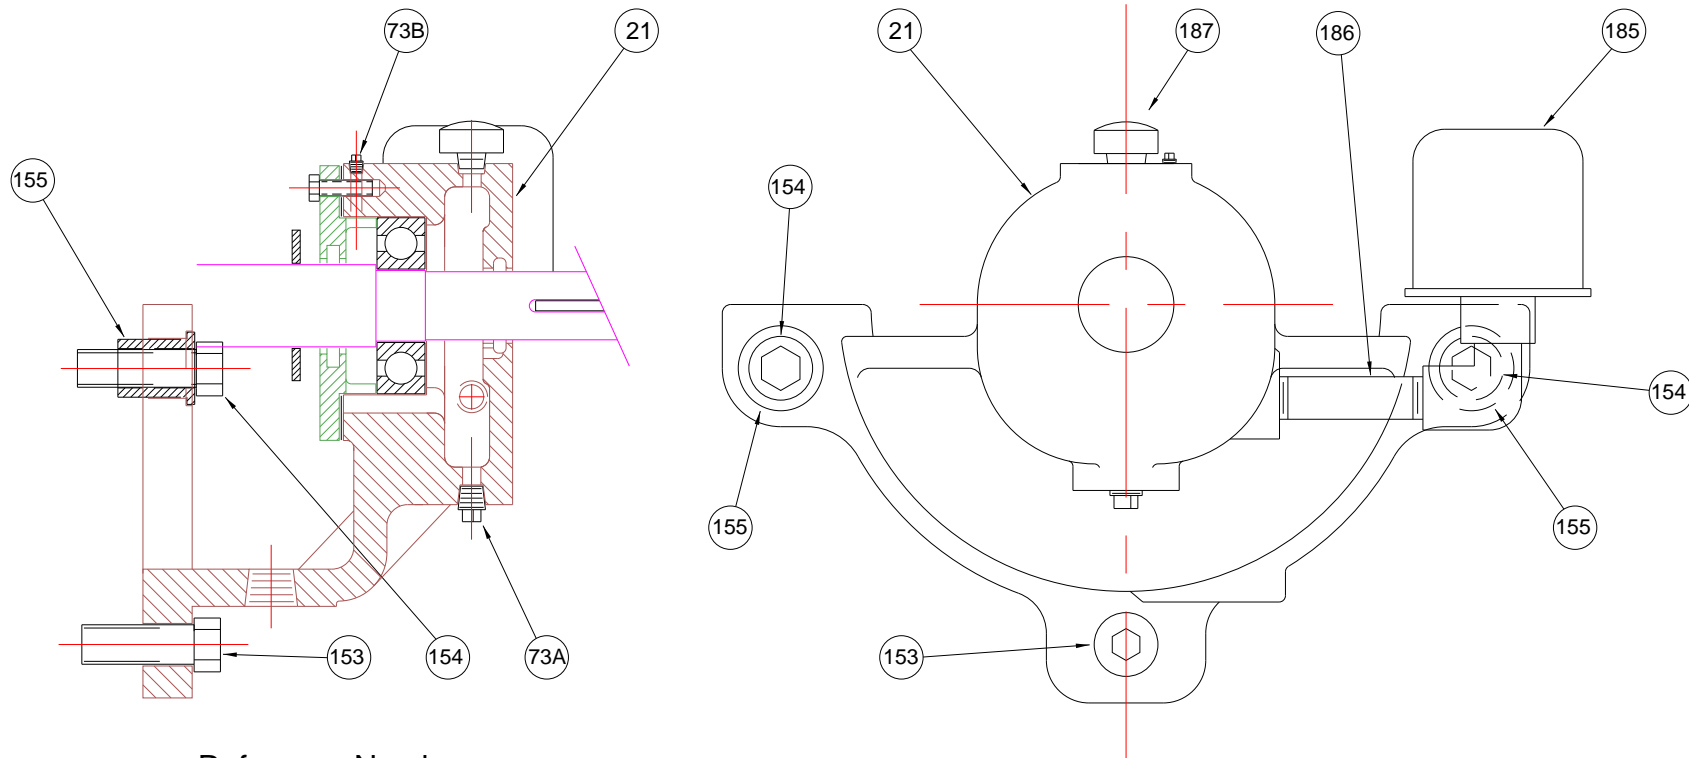

LR BEARING BRACKET SHOWING OIL LUBE SETUP.

Reference Numbers

21	Bearing Bracket	155	Dowel Bushings
73A	1/4 inch Pipe Plug	185	Constant Level Oiler
73B	1/8 inch Pipe Plug	186	1/4 inch Pipe Nipple
153	Bearing Bracket Screws	187	Vent Cap
154	Dowel Bushing Screws		