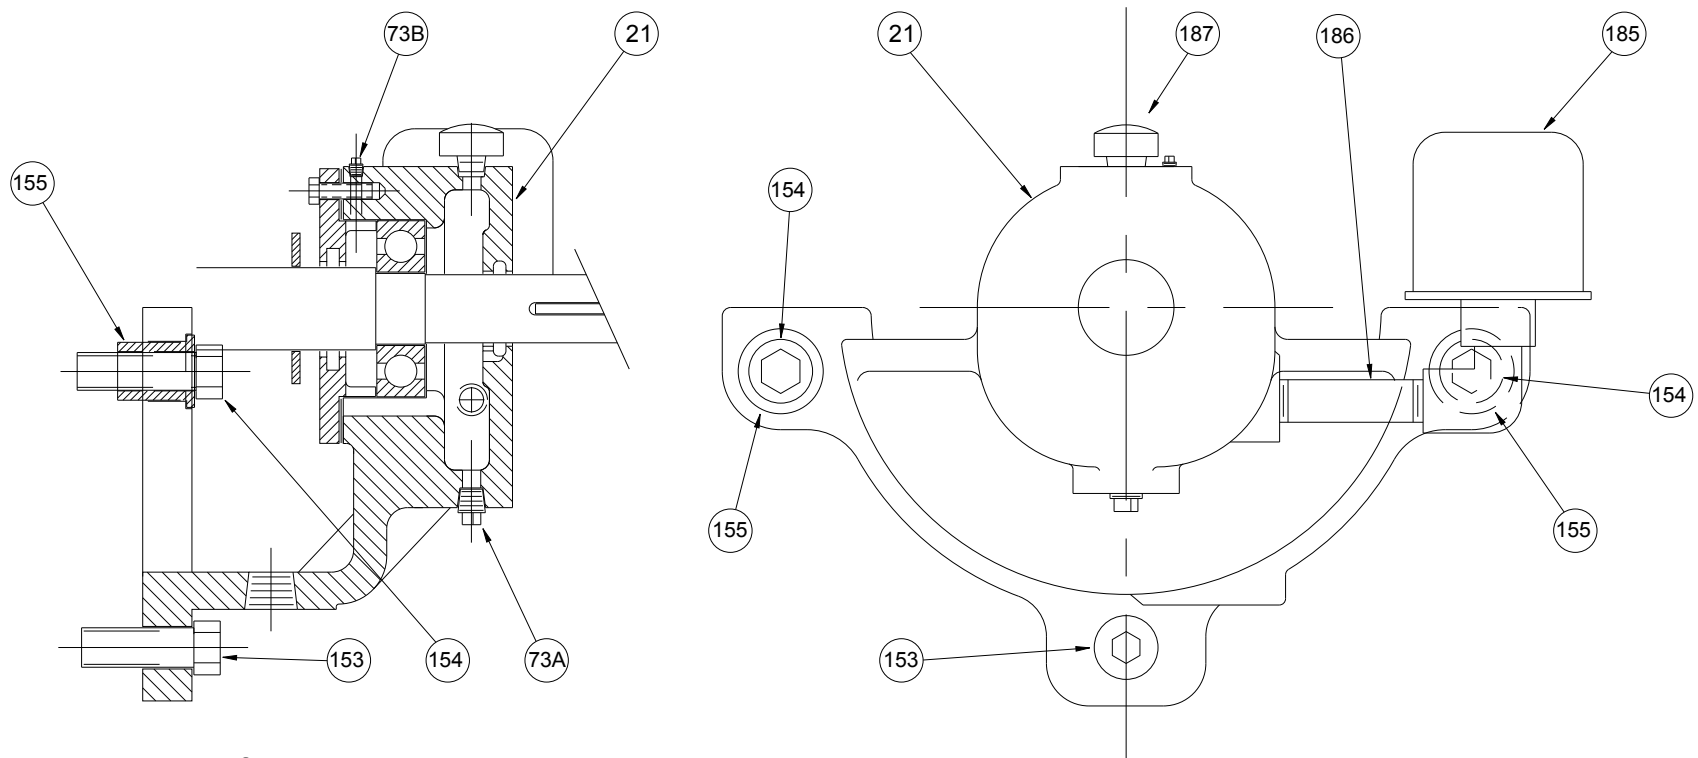

LR BEARING BRACKET SHOWING OIL LUBE SETUP.

Reference Numbers

21	Bearing Bracket	155	Dowel Bushings
73A	1/4 inch Pipe Plug	185	Constant Level Oiler
73B	1/8 inch Pipe Plug	186	1/4 inch Pipe Nipple
153	Bearing Bracket Screws	187	Vent Cap
154	Dowel Bushing Screws		