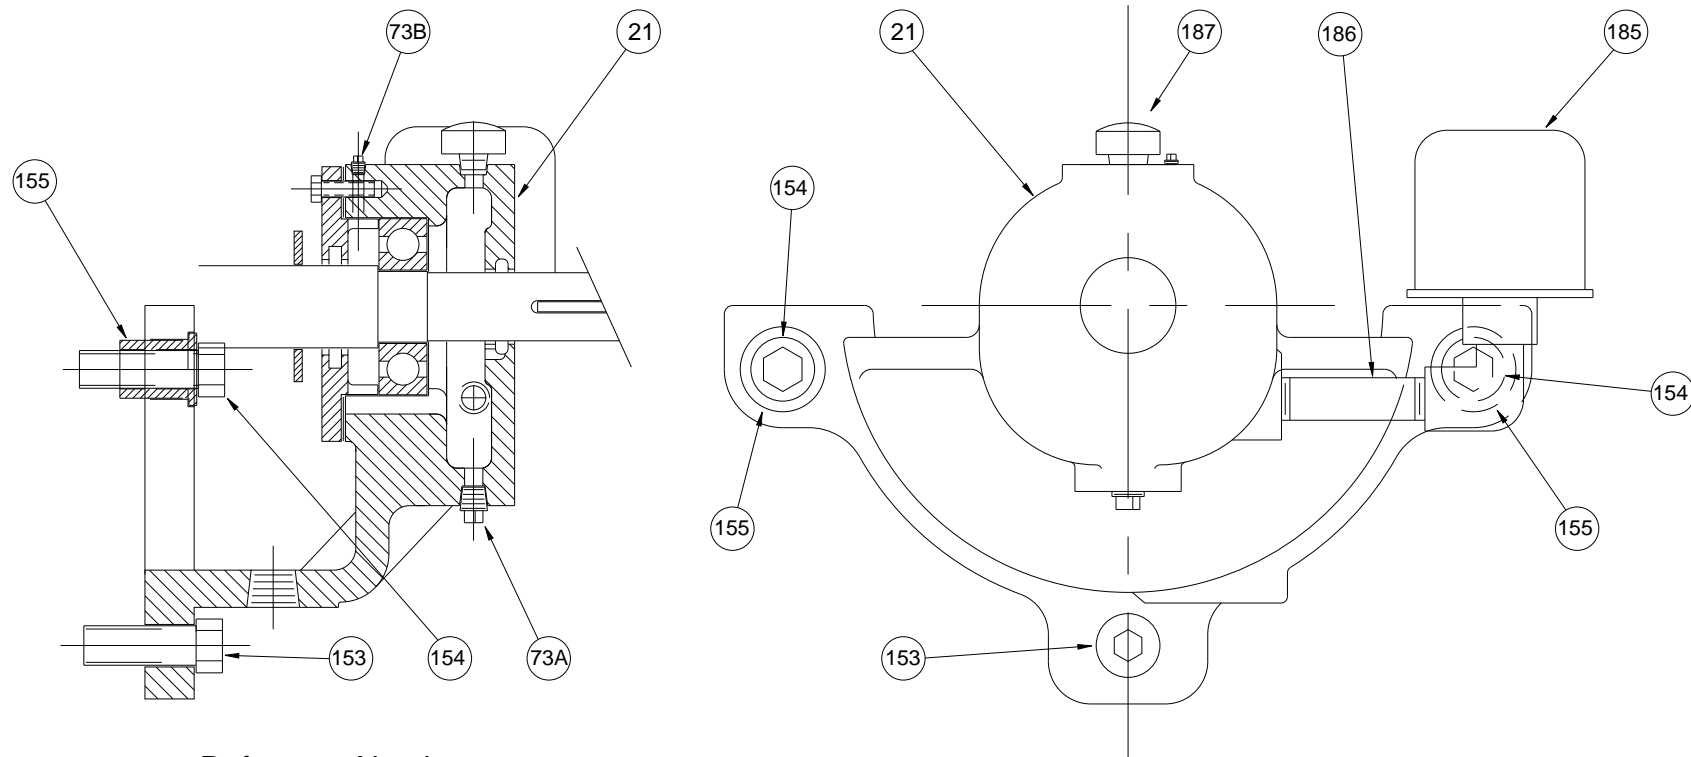

LR BEARING BRACKET SHOWING OIL LUBE SETUP.

Reference Numbers

21	Bearing Bracket	155	Dowel Bushings
73A	1/4 inch Pipe Plug	185	Constant Level Oiler
73B	1/8 inch Pipe Plug	186	1/4 inch Pipe Nipple
153	Bearing Bracket Screws	187	Vent Cap
154	Dowel Bushing Screws		