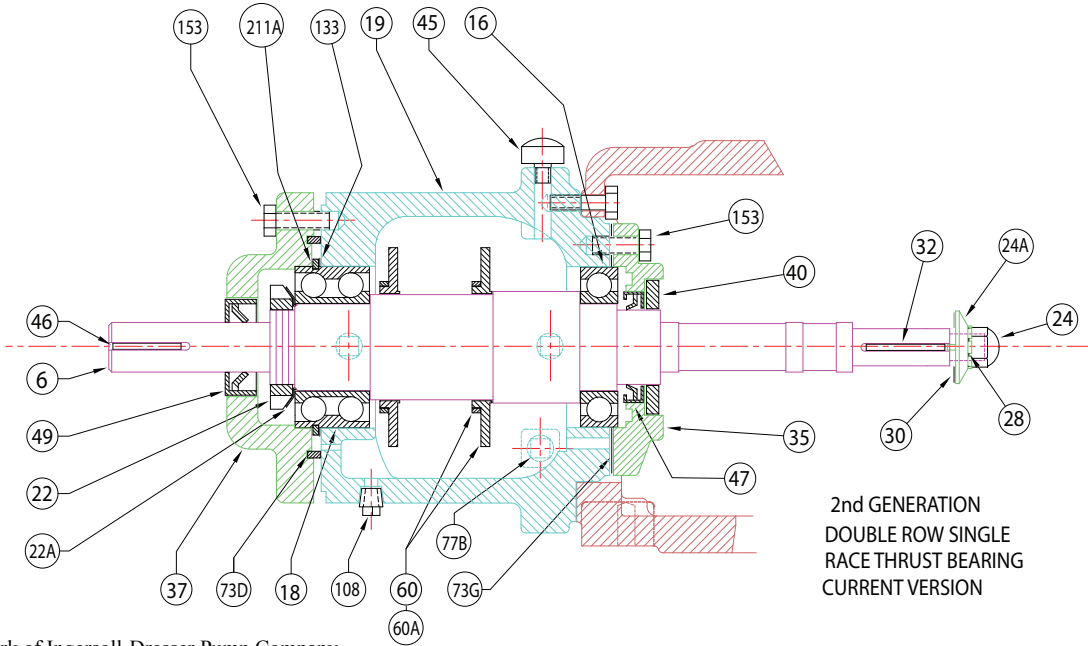

REFER TO OTHER DRAWINGS FOR REFERENCE NUMBERS

- PERTINENT REFERENCE NUMBERS
- 18 THRUST BEARING(S)
  - 37 THRUST BRG COVER
  - 99A THRUST BRG CARTRIDGE
  - 99B THRUST BRG RETAINING RING
  - 133 THRUST BEARING SHIM(S)
  - 73D SEAL RING
  - 211A BEARING SNAP RING